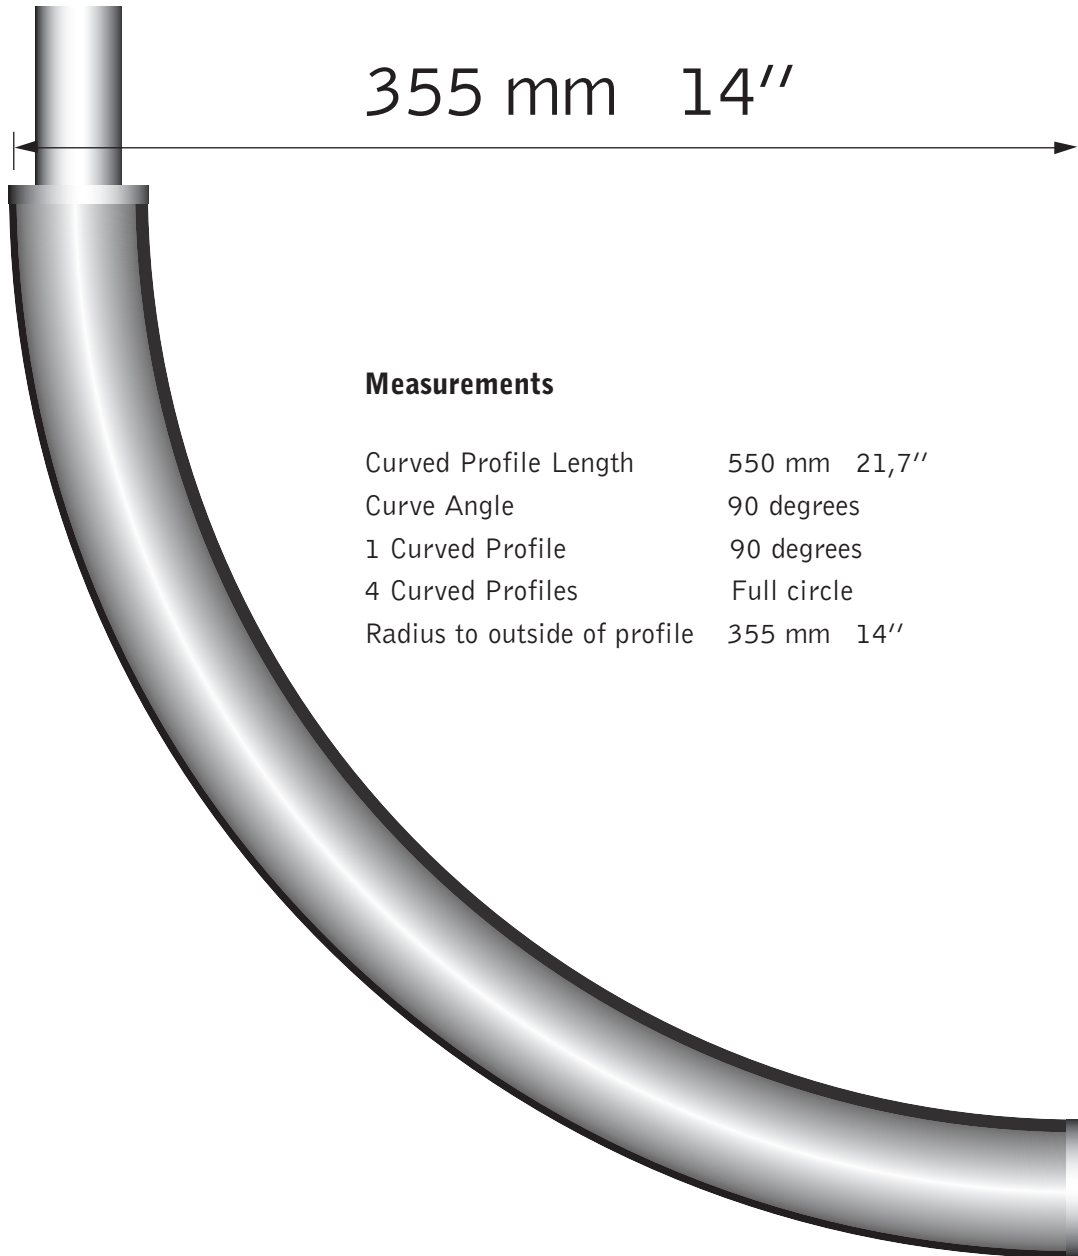

specifications

Stage curved 90° short

Measurements

Curved Profile Length	550 mm 21,7"
Curve Angle	90 degrees
1 Curved Profile	90 degrees
4 Curved Profiles	Full circle
Radius to outside of profile	355 mm 14"